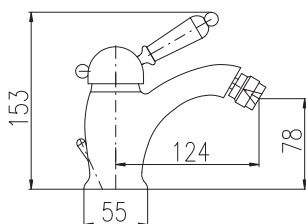

1/2"

L045.5SM
L545.5SM

203
203

Bidet lever mixer with pop-up waste – metal

Смеситель для биде с открыванием стока – металл