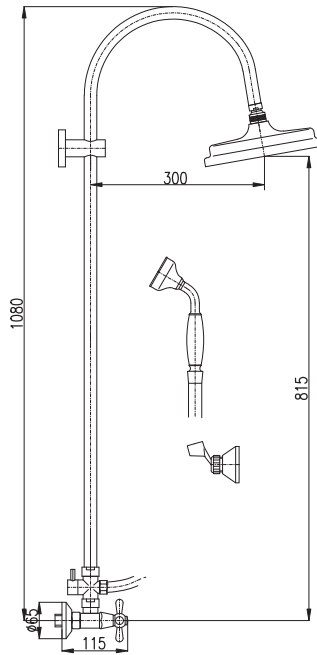

Ceramic headwork / Керамическая кран букса

CUSTOM-MADE OFFER – delivery term within 2–4 weeks.  
НА ЗАКАЗ – срок доставки до 2–4 недель.

150 mm

<b>MK181.5/3SM</b>	421
MK381.5/3SM	447
MK481.5/3SM	435
MK581.5/3SM	435
MK681.5/3SM	442
MK781.5/3SM	469
MK881.5/3SM	456