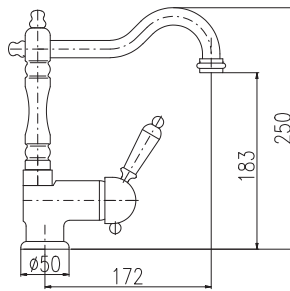

NEW

1/2"

L508.5/8CMAT
Black matt –
Чёрный матовый

220

L508.5/8CMATC

Black matt/chrome – Чёрный матовый/хром

220

Basin/sink mixer with side swivel spout

Смеситель для умывальника/раковины с поворотным изливом

KA3502

PD0038