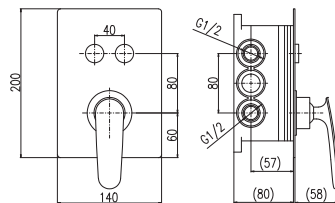

TG186BOX

197

Built-in shower/bath lever mixer switch including concealed body and box
Смеситель для душа/ванны с кнопочным переключателем, включая бок скрытого монтажа

KA3502