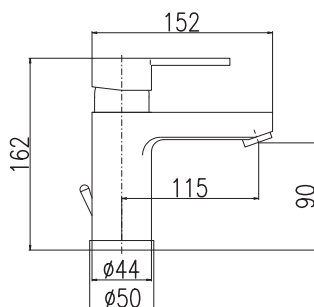

1/2"

ZA027.5

79

Basin lever mixer with pop-up waste – plastic

Смеситель для умывальника с донным клапаном – пласт

ZA027.5K

90

Basin lever mixer with pop-up waste – metal

Смеситель для умывальника с донным клапаном – металл

KA3502

MA0001