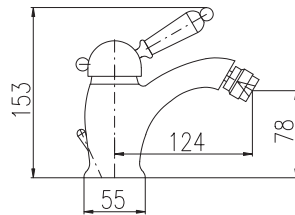

NEW

1/2"

L545.5KCMATC

Black matt/chrome – Чёрный матовый/хром

248

Bidet lever mixer with pop-up waste – metal

Смеситель для биде с открыванием стока – металл

KA3501

MA0001CMAT

MA0005

CUSTOM-MADE OFFER – delivery term within 2–4 weeks.
НА ЗАКАЗ – срок доставки до 2–4 недель.