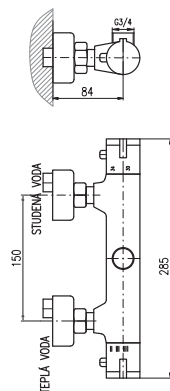

150 mm

TRM81.5

126

Shower thermostatic lever mixer

Смеситель термостатический для душа

KA4014

KA0501

Thermostatic faucets are fitted with mechanical arrestment at 38 °C water temperature to avoid the risk of scalding.

Термостатические смесители оснащены устройством механической блокировки до 38 °C температуры воды, во избежание риска ожога.