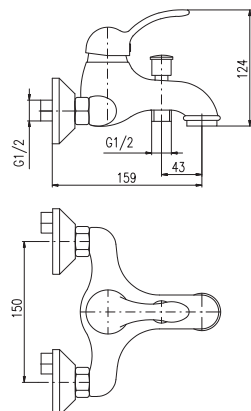

NEW

150 mm **L054.5BC**

168

Bath lever mixer

Смеситель для ванны

KA3501

PD0039