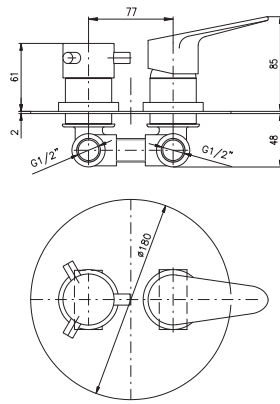

NEW

VI286K

149

Built-in shower/bath lever mixer with ceramic switch including concealed body

Смеситель для душа/ванны с керамическим переключателем включая тело скрытого монтажа

KA3502

KA3506

Ceramic diverter
Керамический переключатель