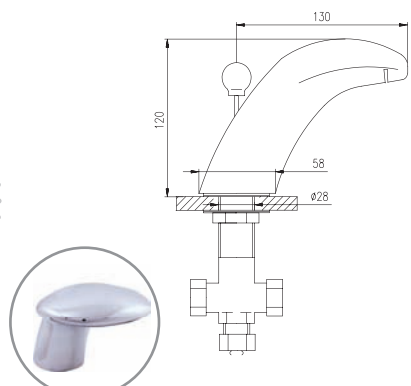

102

● **VOD7001SM**

Vintage brass – Бронза

173

Waterspout

Водопад

**VOD7100**

Waterspout with diverter