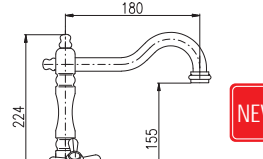

1/2"

MORAVA RETRO

MK120.5/8B
MK320.5/8B
White – Белый

199
236