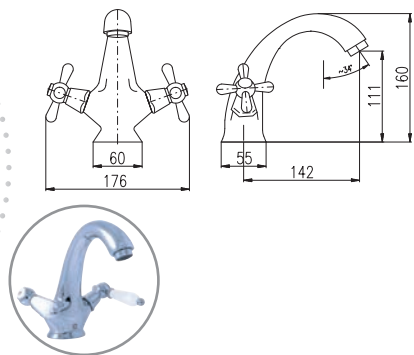

1/2"

MK128.5	77
MK328.5	140
MK528.5	116
MK628.5	98
MK728.5	161
MK828.5	138
Chrome – Хром	

● MK128.5Z	131
MK328.5Z	232
MK528.5Z	198
MK628.5Z	152
MK728.5Z	254
MK828.5Z	219
Gold – Золото	

Basin mixer
Смеситель для умывальника

Czech crystal – Чешский хрусталь

Ceramic headwork / Керамическая кран букса

1/2"

MK129.5	82
MK329.5	144
MK529.5	126
MK629.5	104
MK729.5	166
MK829.5	147
Chrome – Хром	

Basin mixer with flipping drain plug - metal
Смеситель для умывальника с донным клапаном с поворотной крышкой – металл

● MK129.5KZ	154
MK329.5KZ	258
MK529.5KZ	230
MK629.5KZ	175
MK729.5KZ	280
MK829.5KZ	252
Gold – Золото	

Basin mixer with side swivel spout CLICK-CLACK – metal
Смеситель для умывальника с CLICK-CLACK – металл

Czech crystal – Чешский хрусталь

1/2"

MK143.5	84
MK343.5	146
MK543.5	127
MK643.5	106
MK743.5	167
MK843.5	149
Chrome – Хром	

Bidet mixer with flipping drain plug – metal
Смеситель для биде с донным клапаном с поворотной крышкой – металл

● MK143.5KZ	159
MK343.5KZ	263
MK543.5KZ	232
MK643.5KZ	180
MK743.5KZ	284
MK843.5KZ	253
Gold – Золото	

Bidet mixer with CLICK-CLACK – metal
Смеситель для биде с CLICK-CLACK – металл

Czech crystal – Чешский хрусталь

Ceramic headwork/ Керамическая кран букса