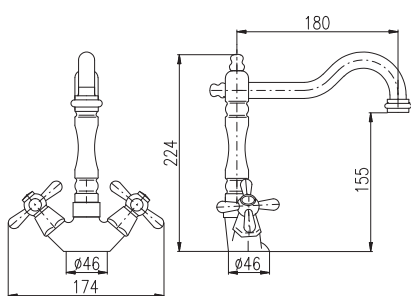

Czech crystal – Чешский хрусталь

MA0001SM

MA0005SM

Ceramic headwork  
Керамическая кран бужка

CUSTOM-MADE OFFER – delivery term within 2–4 weeks.  
НА ЗАКАЗ – срок доставки до 2–4 недель.

1/2"

<b>MK121.5/8SM</b>	215
MK321.5/8SM	252
MK421.5/8SM	229
MK521.5/8SM	229
MK621.5/8SM	237
MK721.5/8SM	274
MK821.5/8SM	251