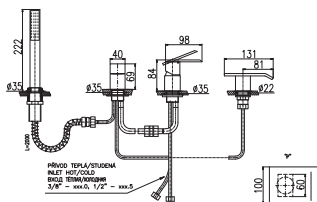

CUSTOM-MADE OFFER – delivery term within 4 weeks.  
НА ЗАКАЗ – срок доставки до 4 недель.

1/2"

Royal 1073.5P  
Chrome – Хром

722

● Royal 1073.5PZ  
Gold – Золото

1083

4-hole single-lever bath combination with ceramic diverter, retractable 2m hose and shower head