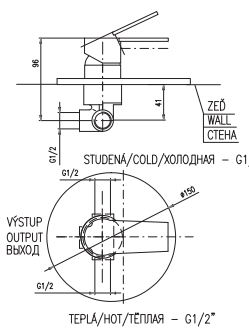

CO183LBC

148

Built-in shower lever mixer including concealed body

Смеситель для душа включая тело скрытого монтажа