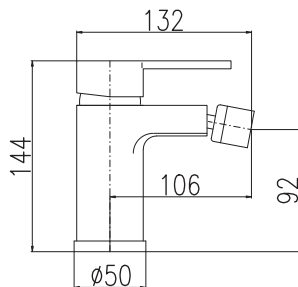

1/2"

ZA044.5

79

Bidet lever mixer, on the back side of the faucet there is a hole for the rod

Смеситель для биде, смеситель имеет с задней стороны отверстие для открывания стока с донным клапаном

KA4013