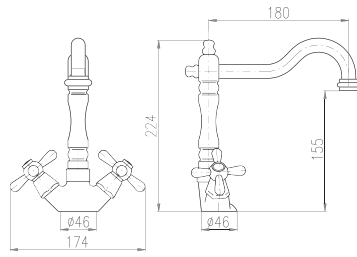

1/2"

MK121.5/8	140
MK321.5/8	201
MK521.5/8	182
MK621.5/8	161
MK721.5/8	223
MK821.5/8	204
Chrome – Хром	

● MK121.5/8Z	238
MK321.5/8Z	342
MK521.5/8Z	311
MK621.5/8Z	259
MK721.5/8Z	364
MK821.5/8Z	332
Gold – Золото	

Basin mixer with side swivel spout CLICK-CLACK – metal
Смеситель для умывальника с CLICK-CLACK – металл

Ceramic headwork / Керамическая кран букса

MK131	252
MK331	314
MK531	296
MK631	274
MK731	336
MK831	316
Chrome – Хром	

● MK131Z	429
MK331Z	534
MK531Z	503
MK631Z	466
MK731Z	570
MK831Z	539
Gold – Золото	

Basin lever mixer including concealed body
Смеситель для умывальника включая тело скрытого монтажа

Ceramic headwork / Керамическая кран букса

150 mm

MK102.5/28	123
MK302.5/28	185
MK502.5/28	166
MK602.5/28	145
MK702.5/28	206
MK802.5/28	188
Chrome – Хром	

● MK102.5/28Z	209
MK302.5/28Z	314
MK502.5/28Z	283
MK602.5/28Z	230
MK702.5/28Z	336
MK802.5/28Z	304
Gold – Золото	

Sink mixer wall-mounted
Смеситель для раковины и умывальника

Ceramic headwork / Керамическая кран букса