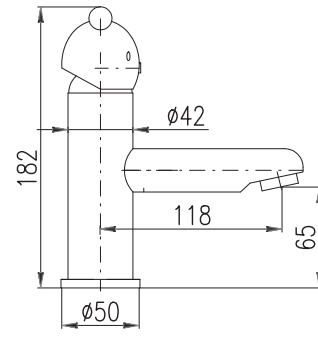

1/2"

SE326.5

146

Basin lever mixer

Смеситель для умывальника

KA3501

MA0010