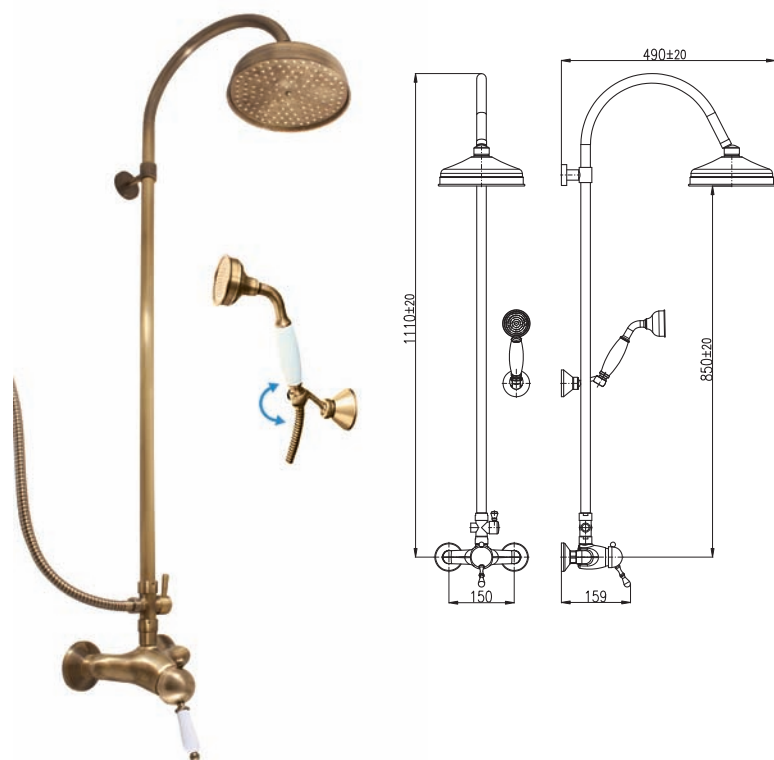

150 mm

L081.5/3SM

561

L581.5/3SM

561

Shower set

- Single-lever shower mixer
- Hand shower KS0017SM, metal
- Over head shower ø 20cm KS0020SM, metal
- Shower hose metal 1,5 m MH1502SM
- Swivel shower holder MD0011SM, metal
- Ceramic diverter MD0629SM

Душевой гарнитур

- Смеситель
- Душевая лейка KS0017SM, металл
- Верхняя душевая лейка ø 20 см KS0020SM, металл
- Душевой металл. шланг 1,5м MH1502SM
- Подвижный держатель для душа MD0011SM, металл
- Керамический переключатель MD0629SM