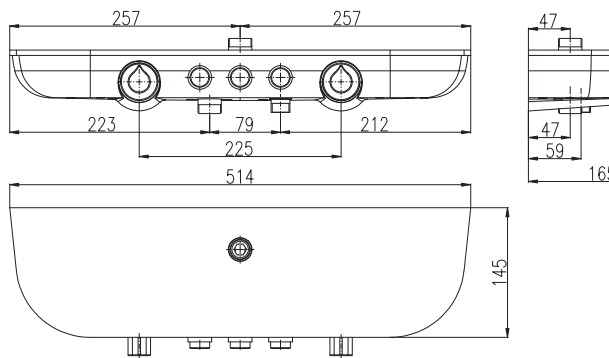

150 mm

MU253.5/4KB

665

White – Белая

MU253.5/4KC

665

Black – Черная

Shower bar 1000 mm

Стабильная штанга 1000 мм

MU253.5/5KB

721

White – Белая

MU253.5/5KC

721

Black – Черная

Shower telescopic bar 1100–1700 mm

Телескопическая штанга 1100–1700 мм

Bath lever mixer with swivel spout and waste, shower head, hand shower, hose and fixed shower bar

- this faucet is including ceramic tops
- inside the body is pushing diverters
- plastic anti-calc hand shower 1-jet, diameter 10,3 cm (PS0045)
- plastic metal hose double-lock – length 150 cm
- function EasyClean – easy cleaning of small nozzles
- outflow spout length 20 cm

Смеситель для ванны с поворотным изливом, потолочным

- и ручным душем, шлангом и стабильной штангой
- тело смесителя с керамическими кран-буксами
- в теле смесителя находятся нажимные переключатели
- ручная душевая головка антикальк $\varnothing$ 10,3 см PS0045 пласт
- душевой шланг с двойной оплёткой методом окольцовки из нержавеющей стали 150 см MH1503
- потолочная душевая головка антикальк $\varnothing$ 23 см PS0043
- функция EasyClean позволяющая лёгким прикосновением руки очистить сопла от известкового налёта
- излив длиной 20 см

Upper part is designed as a shelf for cosmetic and bathroom products. Shelf is made in two versions:

- CORRALIT – an artificial polymeric coral quality stone, acrylic resin-treated, containing natural substances, has the parameters of a top shapeable material. Solid marble is chemically resistant mass. It's self-extinguishing, does not react to mildew and microorganisms or to aggressive chemicals. Thickness of the shelf is 4 mm.

Верхняя часть смесителя выполнена в виде полочки для душевых принадлежностей: