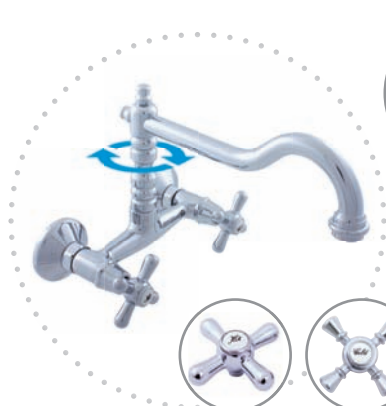

150 mm
MORAVA RETRO
MK102.5/28
MK302.5/28
Chrome – Хром

123
185

● MK102.5/28Z
MK302.5/28Z
Gold – Золото

209
314

● MK102.5/28SM
MK302.5/28SM
Vintage brass – Бронза

200
225

MD0093D 1/2"
Ceramic headwork
керамический

PD0038