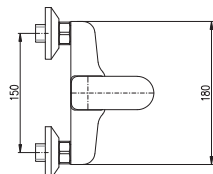

150 mm

YU180.5/1CB

125

Shower lever mixer with accessories (fixed shower holder)

Смеситель для душа, с лейкой и стабильным держателем

KA3502

MH1503

Shower hose metal 150 cm

Душевой шланг метал 150 см