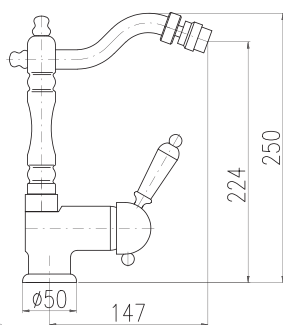

1/2"

L008.5/9SM
L508.5/9SM

220
220

Bidet lever mixer with side swivel spout

Смеситель для биде с поворотным изливом