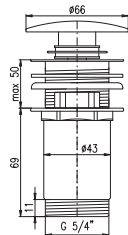

MD0484CMAT

35

black matt – черный матны

Pop-up waste, with cap nut 5/4", big plug – metal

Водослив для умывальника CLICK-CLAK 5/4" большая крышка – металл