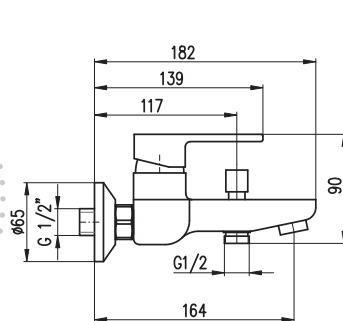

NEW

150 mm

VT454.5

98

VT454.5CB

122

Bath lever mixer
Смеситель для ванны

KA3517

MA0001