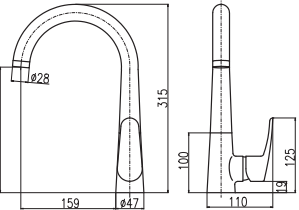

1/2"

AMUR

AM719.5

AM719.5CMATC

97

168

CMATC

KA3502

MA0032