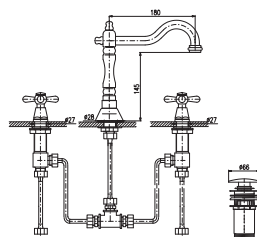

1/2"

MK132.5SM	460
MK332.5SM	486
MK432.5SM	447
MK532.5SM	447
MK632.5SM	482
MK732.5SM	508
MK832.5SM	469

Basin mixer with side swivel spout CLICK-CLACK – metal
Смеситель для умывальника с CLICK-CLACK – металл