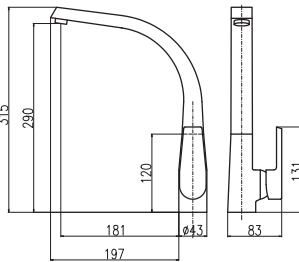

1/2"

VLTAVA

V819.5

V819.5CMATC

116

208

CMATC

KA3502

MA0001