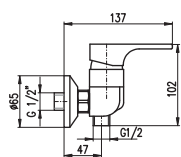

150 mm

YU180.5CB

104

Shower lever mixer

Смеситель для душа

KA3502

150 mm

YU180.5/1CB

125

Shower lever mixer with accessories (fixed shower holder)

Смеситель для душа, с лейкой и стабильным держателем

KA3502

MH1503

Shower hose metal 150 cm

Душевой шланг метал 150 см

YU183CB

157

Built-in shower lever mixer including concealed body

Смеситель для душа включая тело скрытого монтажа

KA3502

YU186KCB

262

Built-in shower/bath lever mixer with ceramic switch including concealed body

Смеситель для душа/ванны с керамическим переключателем включая тело скрытого монтажа

KA3502

KA3506

Ceramic diverter
Керамический переключатель