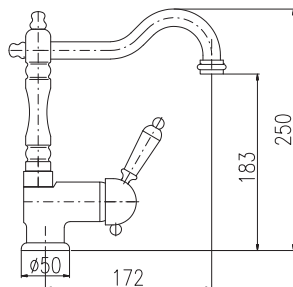

1/2"

L008.5/8SM

220

L508.5/8SM

220

Basin/sink mixer with side swivel spout

Смеситель для умывальника/раковины с поворотным изливом