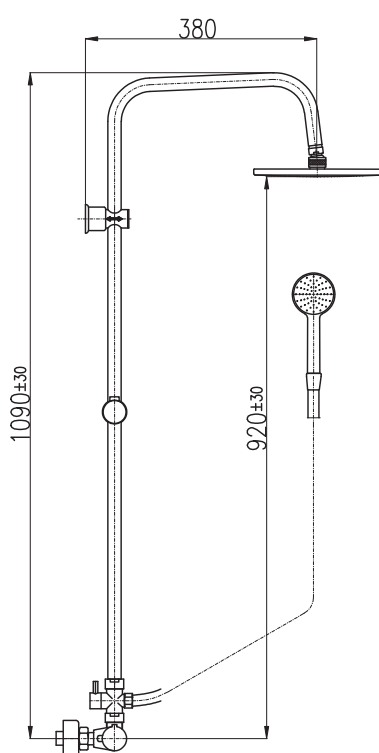

150 mm

TRM181.5/3CMATC
Black matt/Chrome
Чёрный матовый/Хром

382

Shower set

- Shower rail incl. single-lever shower mixer – 1000 mm
- Single jet hand shower PS0045CMAT, plastic
- Over head shower ø 23 cm PS0043CMAT, plastic
- Shower hose metal 1,5 m MH1503C
- Diverter inside the body

Душевой гарнитур

- Душевая штанга со смесителем – 1000 мм
- 1-функциональная душевая лейка PS0045CMAT
- Верхняя душевая лейка ø 23 см PS0043CMAT, пласт
- Душевой металл шланг 1,5 м MH1503C, металл
- Переключатель в теле смесителя

TRM, DT