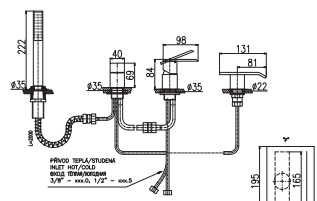

1/2"

Royal 1074.5P
Chrome – Хром

769

● Royal 1074.5PZ
Gold – Золото

1130

4-hole single-lever bath combination with ceramic diverter, retractable 2m hose and shower head

Смеситель для ванны на 4- отверстия, переключатель керамический, душевой шланг с пружиной 2м