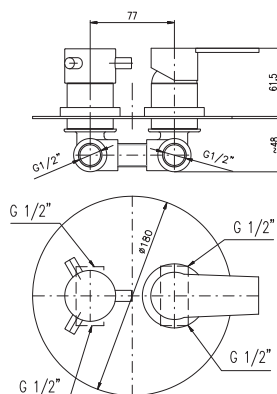

CO186KBC

236

Built-in shower/bath lever mixer with ceramic diverter including concealed body

Смеситель для душа/ванны с керамическим переключателем включая тело скрытого монтажа

Ceramic diverter
Керамический переключатель