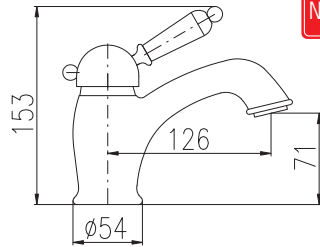

NEW

1/2"

L526.5CMAT
Black matt –
Чёрный матовый

181

L526.5CMATC

Black matt/chrome – Чёрный матовый/хром

181

Basin lever mixer

Смеситель для умывальника

KA3501

PD0038