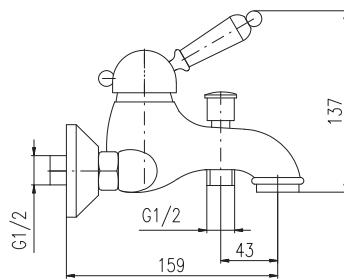

150 mm
L554.5CMAT
Black matt –
Чёрный матовый

216

L554.5CMATC
Black matt/chrome – Чёрный матовый/хром

216

Bath lever mixer

Смеситель для ванны