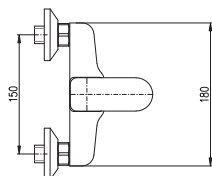

150 mm

YU180.5/1

101

Shower lever mixer with accessories (fixed shower holder)

Смеситель для душа, с лейкой и стабильным держателем

KA3502

MH1503

Shower hose metal 150 cm

Душевой шланг метал 150 см