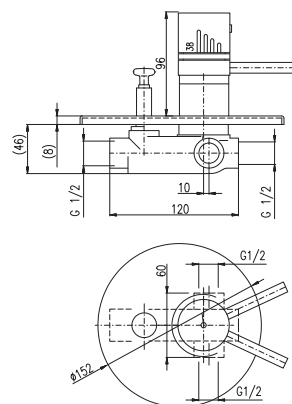

DT286

214

Built-in shower/bath thermostatic lever mixer with switch including concealed body

Смеситель термостатический для душа/ванны с переключателем включая тело скрытого монтажа