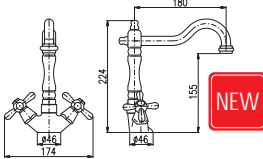

1/2"

MORAVA RETRO

MK120.5/8CMATSM
MK320.5/8CMATSM
Black matt /vintage brass
Черный мат/Бронза

199
236