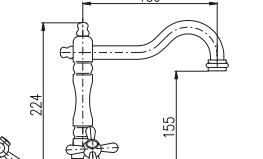

1/2"

MORAVA RETRO MOSAZ

MK120.5/8SM
MK320.5/8SM
MK520.5/8SM

199
236
210