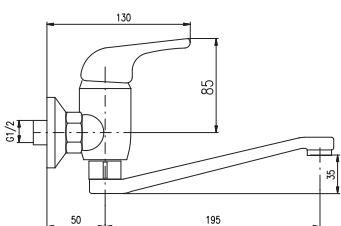

150 mm

SÁZAVA

- SA001.5/26
- SA301.5/26
- SA501.5/26

- 45
- 47
- 47