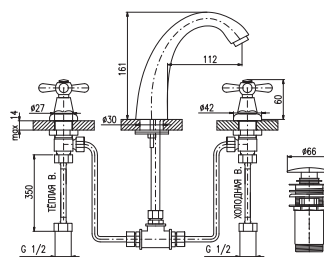

1/2"

MK133.5SM	391
MK333.5SM	432
MK433.5SM	402
MK533.5SM	402
MK633.5SM	412
MK733.6SM	453
MK833.7SM	423

Basin mixer with side swivel spout CLICK-CLACK – metal
Смеситель для умывальника с CLICK-CLACK – металл