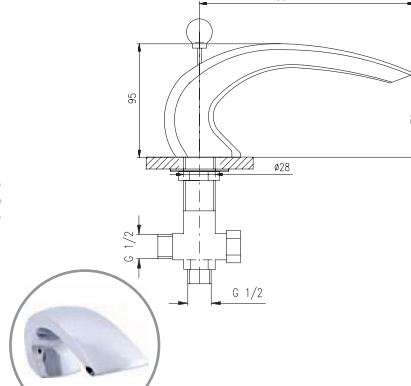

VOD7200

Chrome – Хром

Waterspout with diverter

Излив с переключателем

149

VOD7201

Waterspout

Излив

116