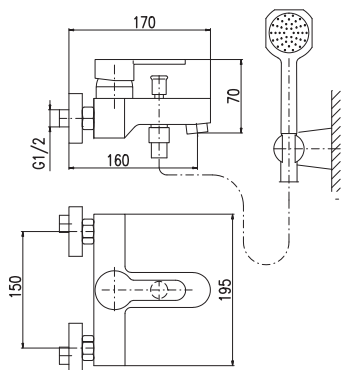

150 mm

ZA054.5/2

136

Bath lever mixer with accessories (swivel shower holder)
Смеситель для ванны, с лейкой и подвижным держателем

KA3502

MA0007

PH1500
Shower hose plastic 150 cm
Душевой шланг пласт. 150 см