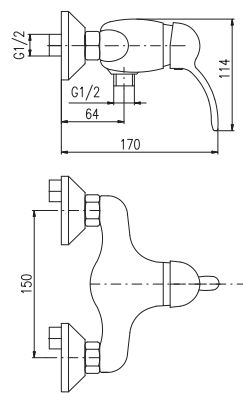

NEW

150 mm **L081.5BC**

143

Shower lever mixer

Смеситель для душа

KA3501

CUSTOM-MADE OFFER – delivery term within 2–4 weeks.
НА ЗАКАЗ – срок доставки до 2–4 недель.