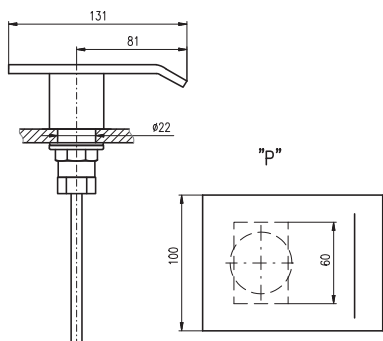

VOD7301

Chrome – Хром

Waterspout

Водопад

105