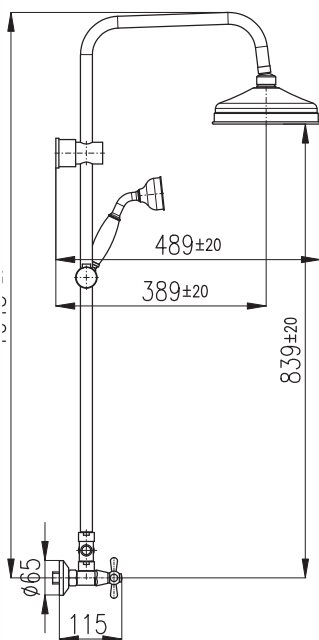

MK181.5/3CMATSM
MK381.5/3CMATSM

391
416

Black matt/Bronz
Чёрный матовый/ Бронза

MK181.5/3CMAT
MK381.5/3CMAT

391
416

Black matt – Чёрный матовый

Shower set

- Shower rail
- Single-lever shower mixer
- Hand shower KS0017C, metal
- Over head shower ø 20 cm KS0020CMAT, metal
- Shower hose metal 1,5 m MH1503C
- Ceramic diverter MD0629CMATSM/MD0629CMAT

Душевой гарнитур

- Смеситель
- Душевая лейка KS0017C, металл
- Верхняя душевая лейка ø 20 см KS0020CMAT, металл
- Душевой метал. шланг 1,5 м MH1503C
- Керамический переключатель MD0629CMATSM/MD0629CMAT

MK1

MK3

Ceramic headwork / Керамическая кран буска

CUSTOM-MADE OFFER – delivery term within 2–4 weeks.
НА ЗАКАЗ – срок доставки до 2–4 недель.