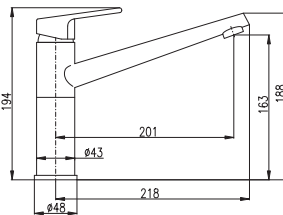

02/2020

COLORADO

CO104.5

126

CO204.5

126