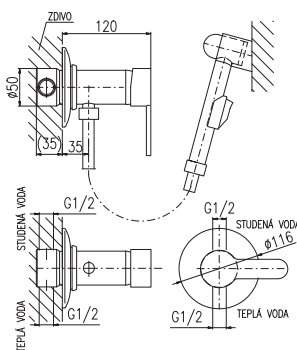

ZA047 105
Bidet lever mixer including concealed body
Hand shower with push-button mechanism – plastic
Смеситель для биде включая тело скрытого монтажа
Лейка с нажимным механизмом – пласт

ZA047/1 123
Bidet lever mixer including concealed body
Hand shower with push-button mechanism – metal
Смеситель для биде включая тело скрытого монтажа
Лейка с нажимным механизмом – металл

Set for mounting bidet mixer into plasterboard
Комплект для смесителя биде скрытого монтажа – для гипсокартона

9

MH1001
Shower hose metal 100 cm
Душевой шланг метал 100 см