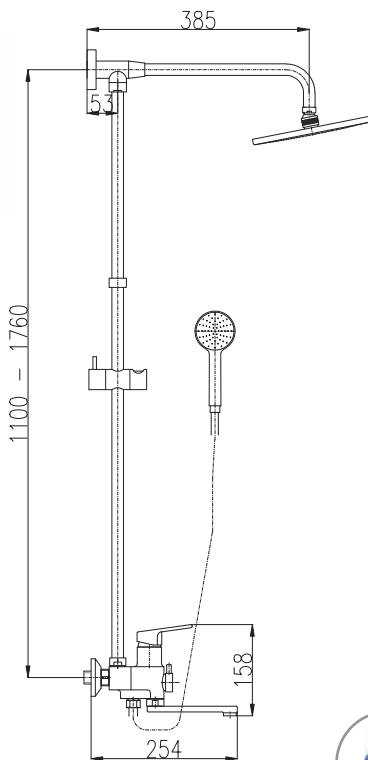

150 mm

CO188.5/5

338

CO288.5/5

339

Bath lever mixer set

- Shower rail with adjustable height 1100-1760 mm
- Bath lever mixer
- Spout 120 mm
- Single hand shower PS0002, plastic
- Overhead shower 23 cm PS0043, plastic
- Shower hose 1,5 m - MH1503, metal
- Ceramic switch 3-jet

Ванный комплект

- Душевая штанга телескопическая 1100-1760 мм
- Смеситель для ванной
- Излив 120 мм
- 1-функциональная ручная лейка PS0002, пласт
- Верхний душ 23 см PS0043, пласт
- Душевой шланг 1,5 м - MH1503, металл
- Керамический переключатель 3-х дорожный

Ceramic diverter
Керамический
переключатель