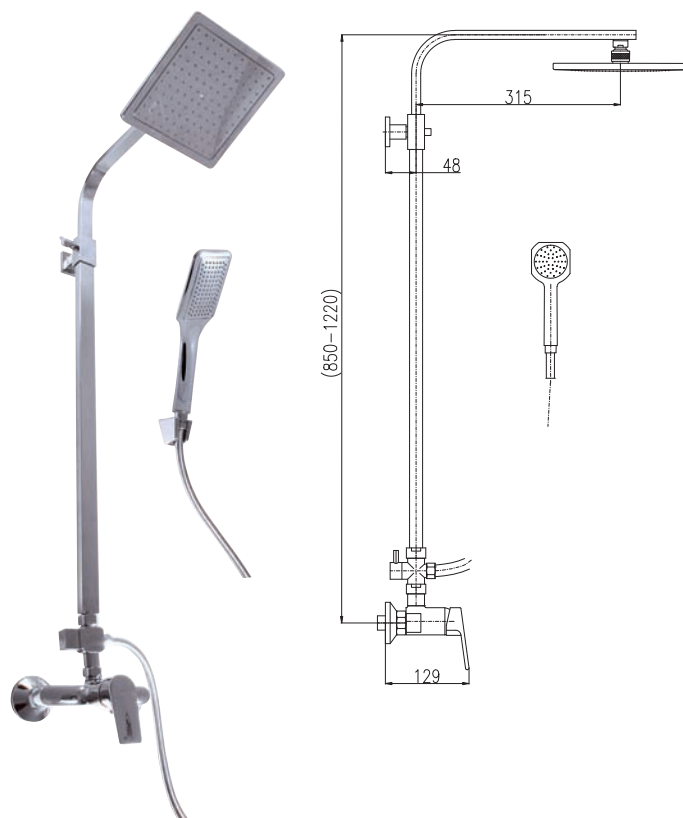

150 mm

CO182.5/6
CO282.5/6

283
284

Shower set

- Shower rail with adjustable incl. single-lever shower mixer
  - height 850-1220 mm
- Single jet hand shower PS0046, plastic
- Shower holder solid PD0007, plastic
- Over head shower 20x20 cm PS0051, plastic
- Shower hose metal 1,5 m MH1503
- Ceramic diverter MD0682

Душевой гарнитур

- Душевая штанга с регулируемой высотой со смесителем
  - 850-1220 мм
- 1-функциональная душевая лейка PS0046, пласт
- Стабильный держатель PD0007, пласт
- Верхняя душевая лейка 20x20 cm PS0051, пласт
- Душевой металл шланг 1,5м MH1503
- Керамический переключатель MD0682