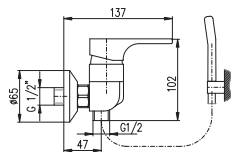

150 mm

YU180.5/1

101

Shower lever mixer with accessories (fixed shower holder)

Смеситель для душа, с лейкой и стабильным держателем

KA3502

MH1503

Shower hose metal 150 cm

Душевой шланг метал 150 см