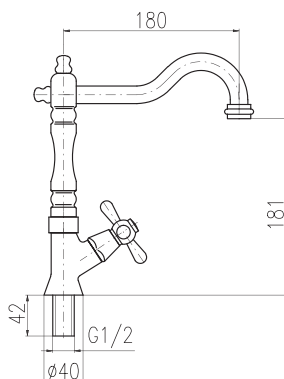

MK593SM

MA0002SM

Ceramic headwork / Керамическая кран букса

CUSTOM-MADE OFFER – delivery term within 2–4 weeks.  
НА ЗАКАЗ – срок доставки до 2–4 недель.

<b>MK194/8SM</b>	140
MK394/8SM	152
MK494/8SM	146
MK594/8SM	146