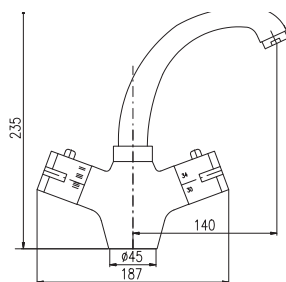

1/2"

TRM26.5CMATC
Black matt/Chrome
Чёрный матовый/Хром

168

Basin thermostatic lever mixer
Смеситель термостатический для умывальника