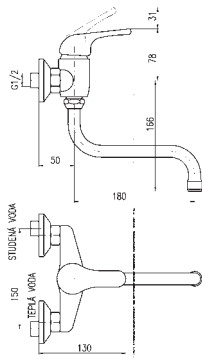

150 mm

SAJ001.5/21

69

Sink lever mixer wall-mounted with round swivel spout 180 mm

Смеситель для раковины с круглым краном 180 мм

KA3502

MA0002