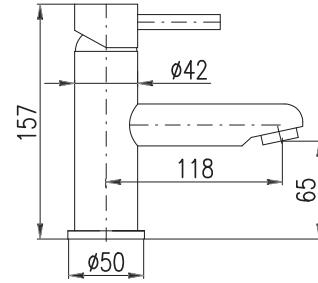

1/2"

SE426.5

122

Basin lever mixer

Смеситель для умывальника

KA3501

MA0010