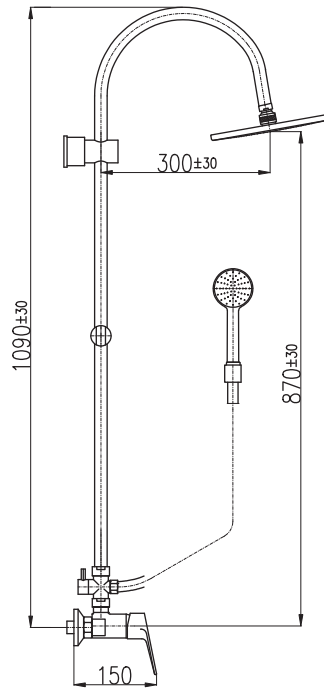

NEW

VI286K

149

Built-in shower/bath lever mixer with ceramic switch including concealed body

Смеситель для душа/ванны с керамическим переключателем включая тело скрытого монтажа

KA3502

KA3506

Ceramic diverter
Керамический переключатель

150 mm

NEW

VI282.5/3

240

Shower set

- Shower rail incl. single-lever shower mixer – 1090 mm
- Single jet hand shower PS0002, plastic
- Over head shower ø 23 cm PS0043, plastic
- Shower hose metal 1,5 m MH1503
- Ceramic diverter MD0629

Душевой гарнитур

- Душевая штанга со смесителем – 1090 мм
- 1-функциональная душевая лейка PS0002
- Верхняя душевая лейка ø 23 см PS0043, пласт
- Душевой металл шланг 1,5 м MH1503, металл
- Керамический переключатель MD0629

PD0097/22

Soap dispenser ø 22 mm
Мыльница ø 22 мм

5

KA3502

MD0629

Handle / Ручку

KR3533

NEW

KR3533

8