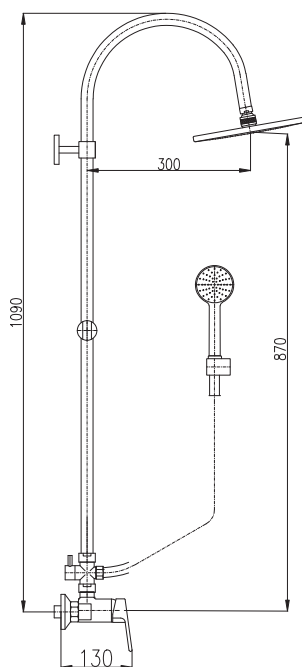

150 mm

CO182.5/3BC

301

Shower set

- Shower rail incl. single-lever shower mixer – 1090 mm
- Single jet hand shower PS0045CB, plastic
- Over head shower ø 23 cm PS0043CB, plastic
- Shower hose metal 1,5 m MH1503B
- Ceramic diverter MD0629

Душевой гарнитур

- Душевая штанга со смесителем – 1090 мм
- 1-функциональная душевая лейка PS0045CB
- Верхняя душевая лейка ø 23 см PS0043CB, пласт
- Душевой металл шланг 1,5 м MH1503B, металл
- Керамический переключатель MD0629

CUSTOM-MADE OFFER – delivery term within 2–4 weeks.
НА ЗАКАЗ – срок доставки до 2–4 недель