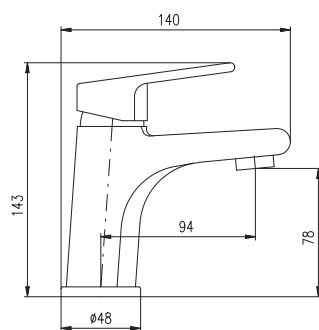

1/2"
CO126.5BC

92

Basin lever mixer
Height faucet – 143 mm

Смеситель для умывальника
Высота смесителя – 143 мм

KA3514

MA0001