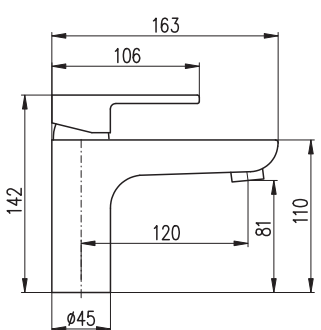

NEW

1/2"

VT427.5K

86

VT427.5KCB

108

Basin lever mixer with CLICK-CLACK- metal
Height faucet – 142 mm
Смеситель для умывальника с CLICK-CLACK – металл
Výška umyvadlové baterie – 142 mm

KA3517

MA0001