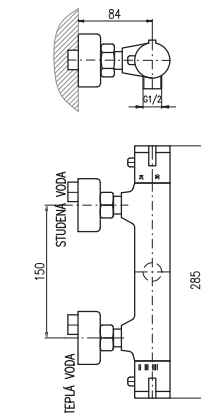

150 mm

TRM80.5

126

Shower thermostatic lever mixer

Смеситель термостатический для душа

KA4015

KA0501