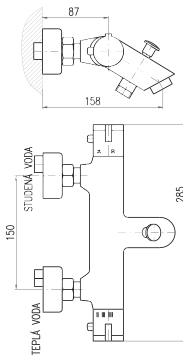

150 mm

TRM54.5

151

Bath thermostatic lever mixer

Смеситель термостатический для ванной

KA4015

MA0001

KA0501