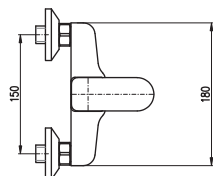

150 mm

YU180.5CB

104

Shower lever mixer

Смеситель для душа

KA3502