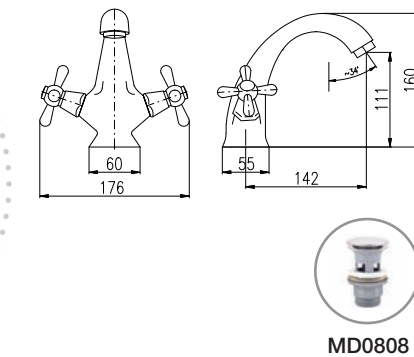

1/2"

MK129.5	82
MK329.5	144
MK529.5	126
MK629.5	104
MK729.5	166
MK829.5	147
Chrome – Хром	

Basin mixer with flipping drain plug - metal
Смеситель для умывальника с донным клапаном с поворотной крышкой – металл

● MK129.5KZ	154
MK329.5KZ	258
MK529.5KZ	230
MK629.5KZ	175
MK729.5KZ	280
MK829.5KZ	252
Gold – Золото	

Basin mixer with side swivel spout CLICK-CLACK – metal
Смеситель для умывальника с CLICK-CLACK – металл