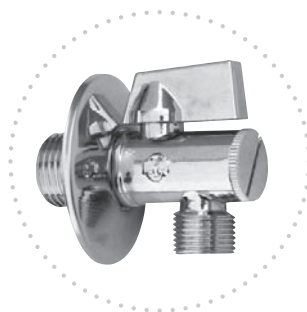

MD0381/38

4

Angle-valve with filter 1/2" x 3/8"
Вентиль с фильтром 1/2" x 3/8"