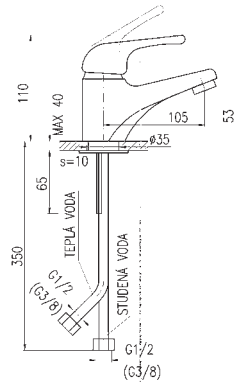

Only on one water
На одну воду

1/2"

SAJ026.5

62

SAJ091.5

64

Basin lever mixer

Смеситель для умывальника

KA3502

MA0001