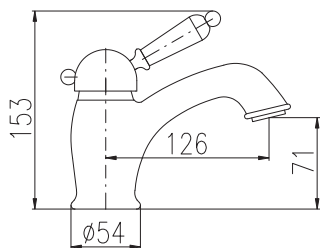

1/2"

L027.5SM

163

L527.5SM

163

Basin lever mixer with CLICK-CLACK – metal

Смеситель для умывальника с CLICK-CLACK – металл