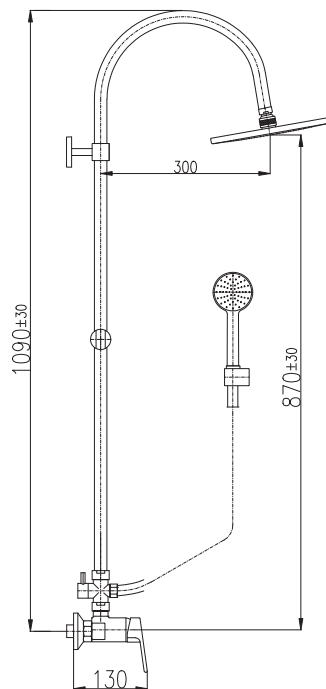

Soap dispenser $\varnothing$ 22 mm
Мыльница $\varnothing$ 22 mm

PD0097/22

150 mm

CO182.5/3

215

CO282.5/3

216

Shower set

- Shower rail incl. single-lever shower mixer – 1090 mm
- Single jet hand shower PS0002, plastic
- Over head shower $\varnothing$ 23 cm PS0043, plastic
- Shower hose metal 1,5 m MH1503
- Ceramic diverter MD0629

Душевой гарнитур

- Душевая штанга со смесителем – 1090 мм
- 1-функциональная душевая лейка PS0002
- Верхняя душевая лейка $\varnothing$ 23 см PS0043, пласт
- Душевой металл шланг 1,5 м MH1503, металл
- Керамический переключатель MD0629

5

KA3502

MD0629

CO1

CO2