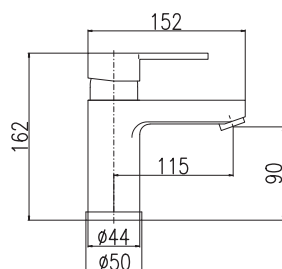

1/2"

ZA026.5

76

Basin lever mixer

Смеситель для умывальника

KA3502

MA0001