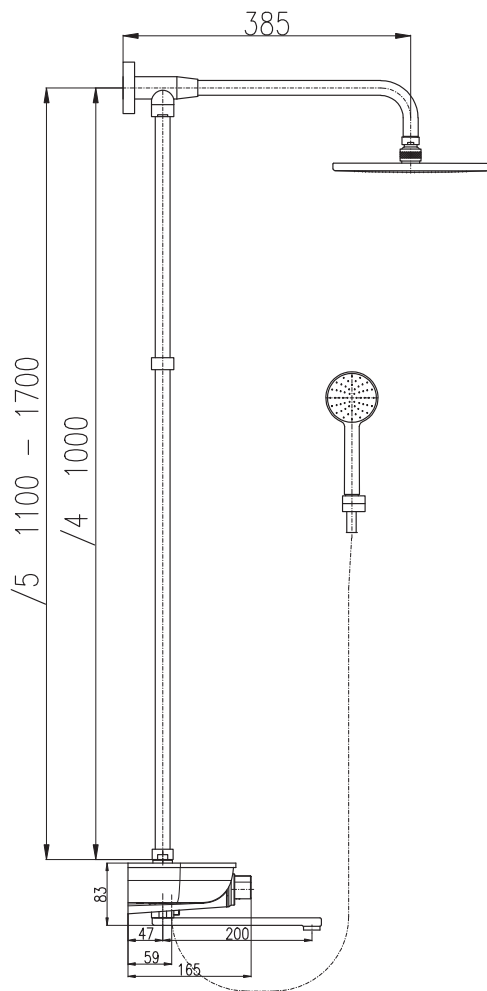

150 mm

MU253.5/4KB

665

White – Белая

MU253.5/4KC

665

Black – Черная

Shower bar 1000 mm

Стабильная штанга 1000 мм

MU253.5/5KB

721

White – Белая

MU253.5/5KC

721

Black – Черная

Shower telescopic bar 1100–1700 mm

Телескопическая штанга 1100–1700 мм

Bath lever mixer with swivel spout and waste, shower head, hand shower, hose and fixed shower bar

- this faucet is including ceramic tops
- inside the body is pushing diverters
- plastic anti-calc hand shower 1-jet, diameter 10,3 cm (PS0045)
- plastic metal hose double-lock – length 150 cm
- function EasyClean – easy cleaning of small nozzles
- outflow spout length 20 cm

Смеситель для ванны с поворотным изливом, потолочным

- и ручным душем, шлангом и стабильной штангой
- тело смесителя с керамическими кран-буксами
- в теле смесителя находятся нажимные переключатели
- ручная душевая головка антикальк $\varnothing$ 10,3 см PS0045 пласт
- душевой шланг с двойной оплёткой методом окольцовки из нержавеющей стали 150 см MH1503
- потолочная душевая головка антикальк $\varnothing$ 23 см PS0043
- функция EasyClean позволяющая лёгким прикосновением руки очистить сопла от известкового налёта
- излив длиной 20 см

Upper part is designed as a shelf for cosmetic and bathroom products. Shelf is made in two versions:

- CORRALIT – an artificial polymeric coral quality stone, acrylic resin-treated, containing natural substances, has the parameters of a top shapeable material. Solid marble is chemically resistant mass. It's self-extinguishing, does not react to mildew and microorganisms or to aggressive chemicals. Thickness of the shelf is 4 mm.

Верхняя часть смесителя выполнена в виде полочки для душевых принадлежностей: