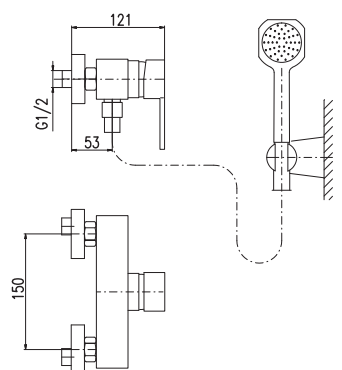

150 mm

ZA081.5/2

104

Shower lever mixer with accessories
(swivel shower holder)

Смеситель для душа, с лейкой и подвижным держателем

KA3502

PH1500
Shower hose plastic 150 cm
Душевой шланг пласт. 150 см